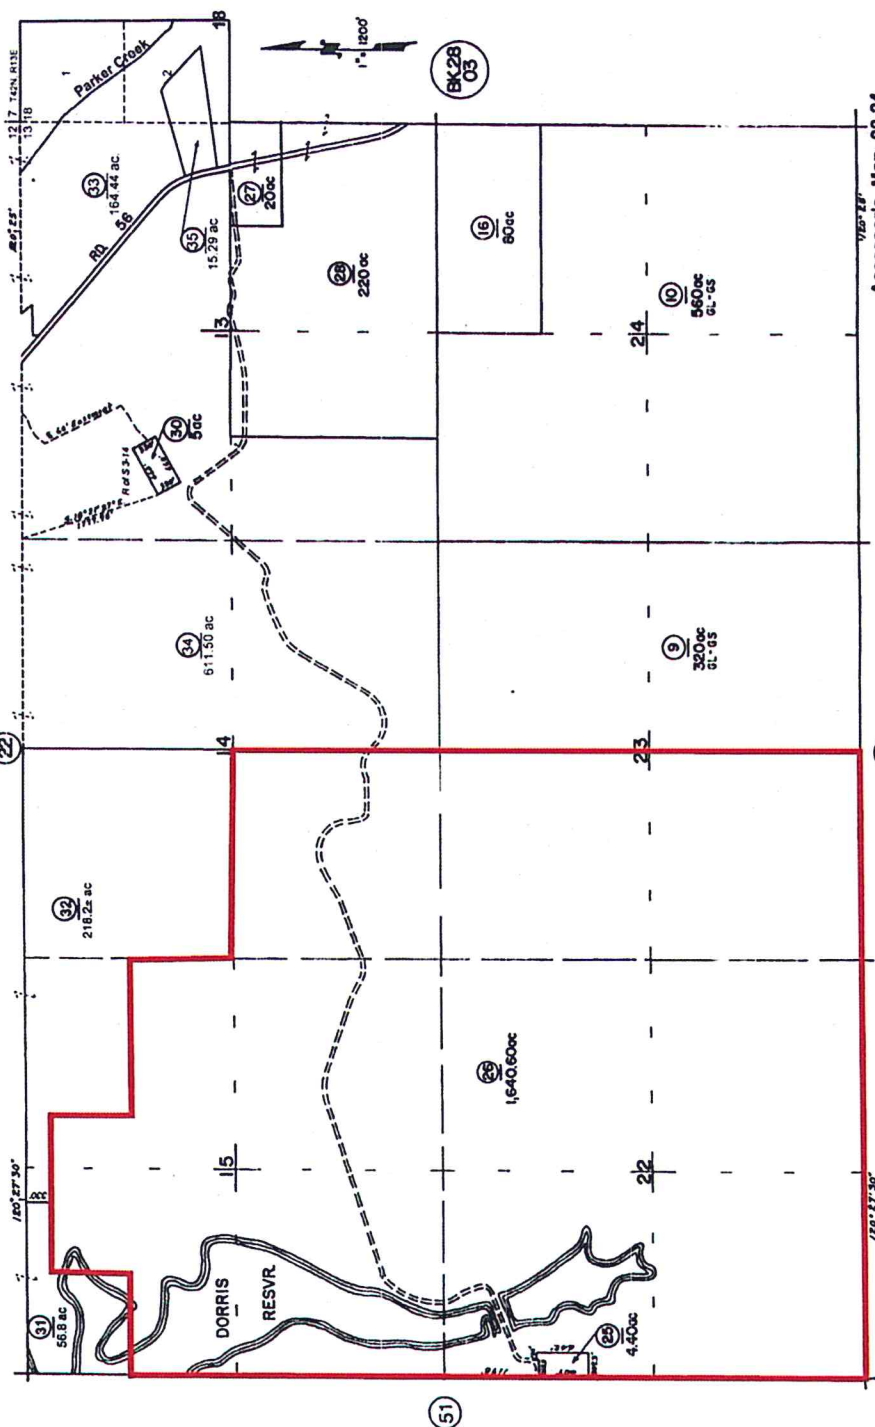

ASSESSOR'S PARCEL MAP 022-510

22-51

Tax Area Code 57-07

T. 42 N., R. 13 E., M.D.B.&M. 21

NOTE - ASSESSOR'S BLOCK & LOT NUMBERS SHOWN IN CIRCLES

PAR. MAP 37

Assessor's Map 22-51
County of Modoc, Calif.
July 2014

ASSESSOR'S PARCEL MAP 022-240

05-09-2011
22-24

Tax Area Code 57-07

T.42N, R.13E, M.D.B&M.

Assessor's Map 22-24
County of Modoc, California
Dec 2007

NOTE -- ASSESSOR'S BLOCK
& LOT NUMBERS
SHOWN IN CIRCLES