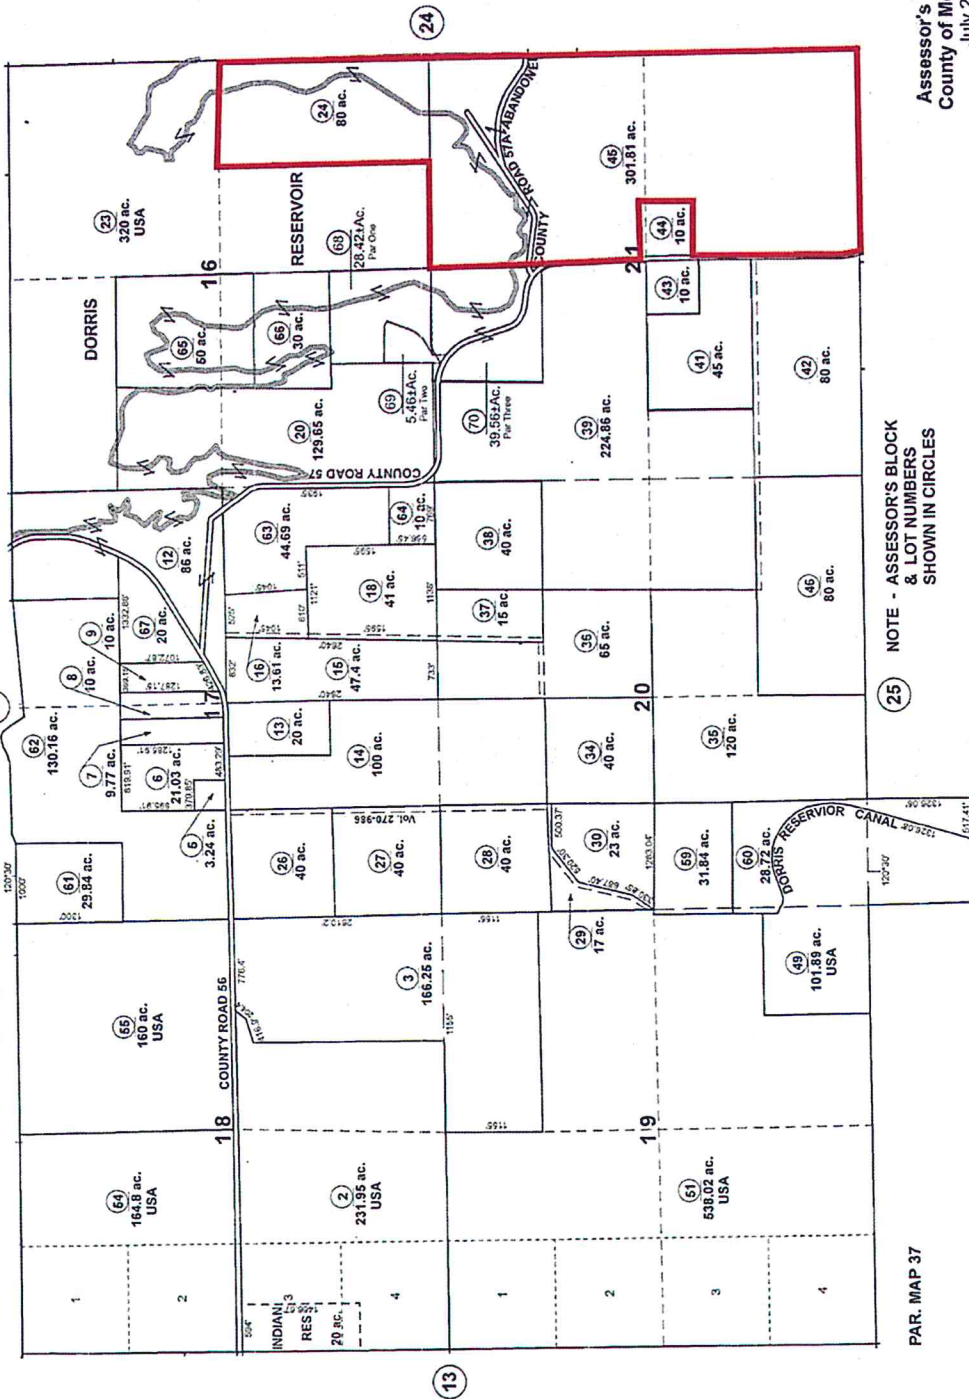

ASSESSOR'S PARCEL MAP 022-510

22-51

Tax Area Code 57-07

T. 42 N., R. 13 E., M.D.B.&M. 21

NOTE - ASSESSOR'S BLOCK & LOT NUMBERS SHOWN IN CIRCLES

PAR. MAP 37

Assessor's Map 22-51
County of Modoc, Calif.
July 2014

ASSESSOR'S PARCEL MAP 022-240

05-09-2011
22-24

Tax Area Code 57-07

T.42N, R.13E, M.D.B&M.

Assessor's Map 22-24
County of Modoc, California
Dec 2007

NOTE -- ASSESSOR'S BLOCK
& LOT NUMBERS
SHOWN IN CIRCLES