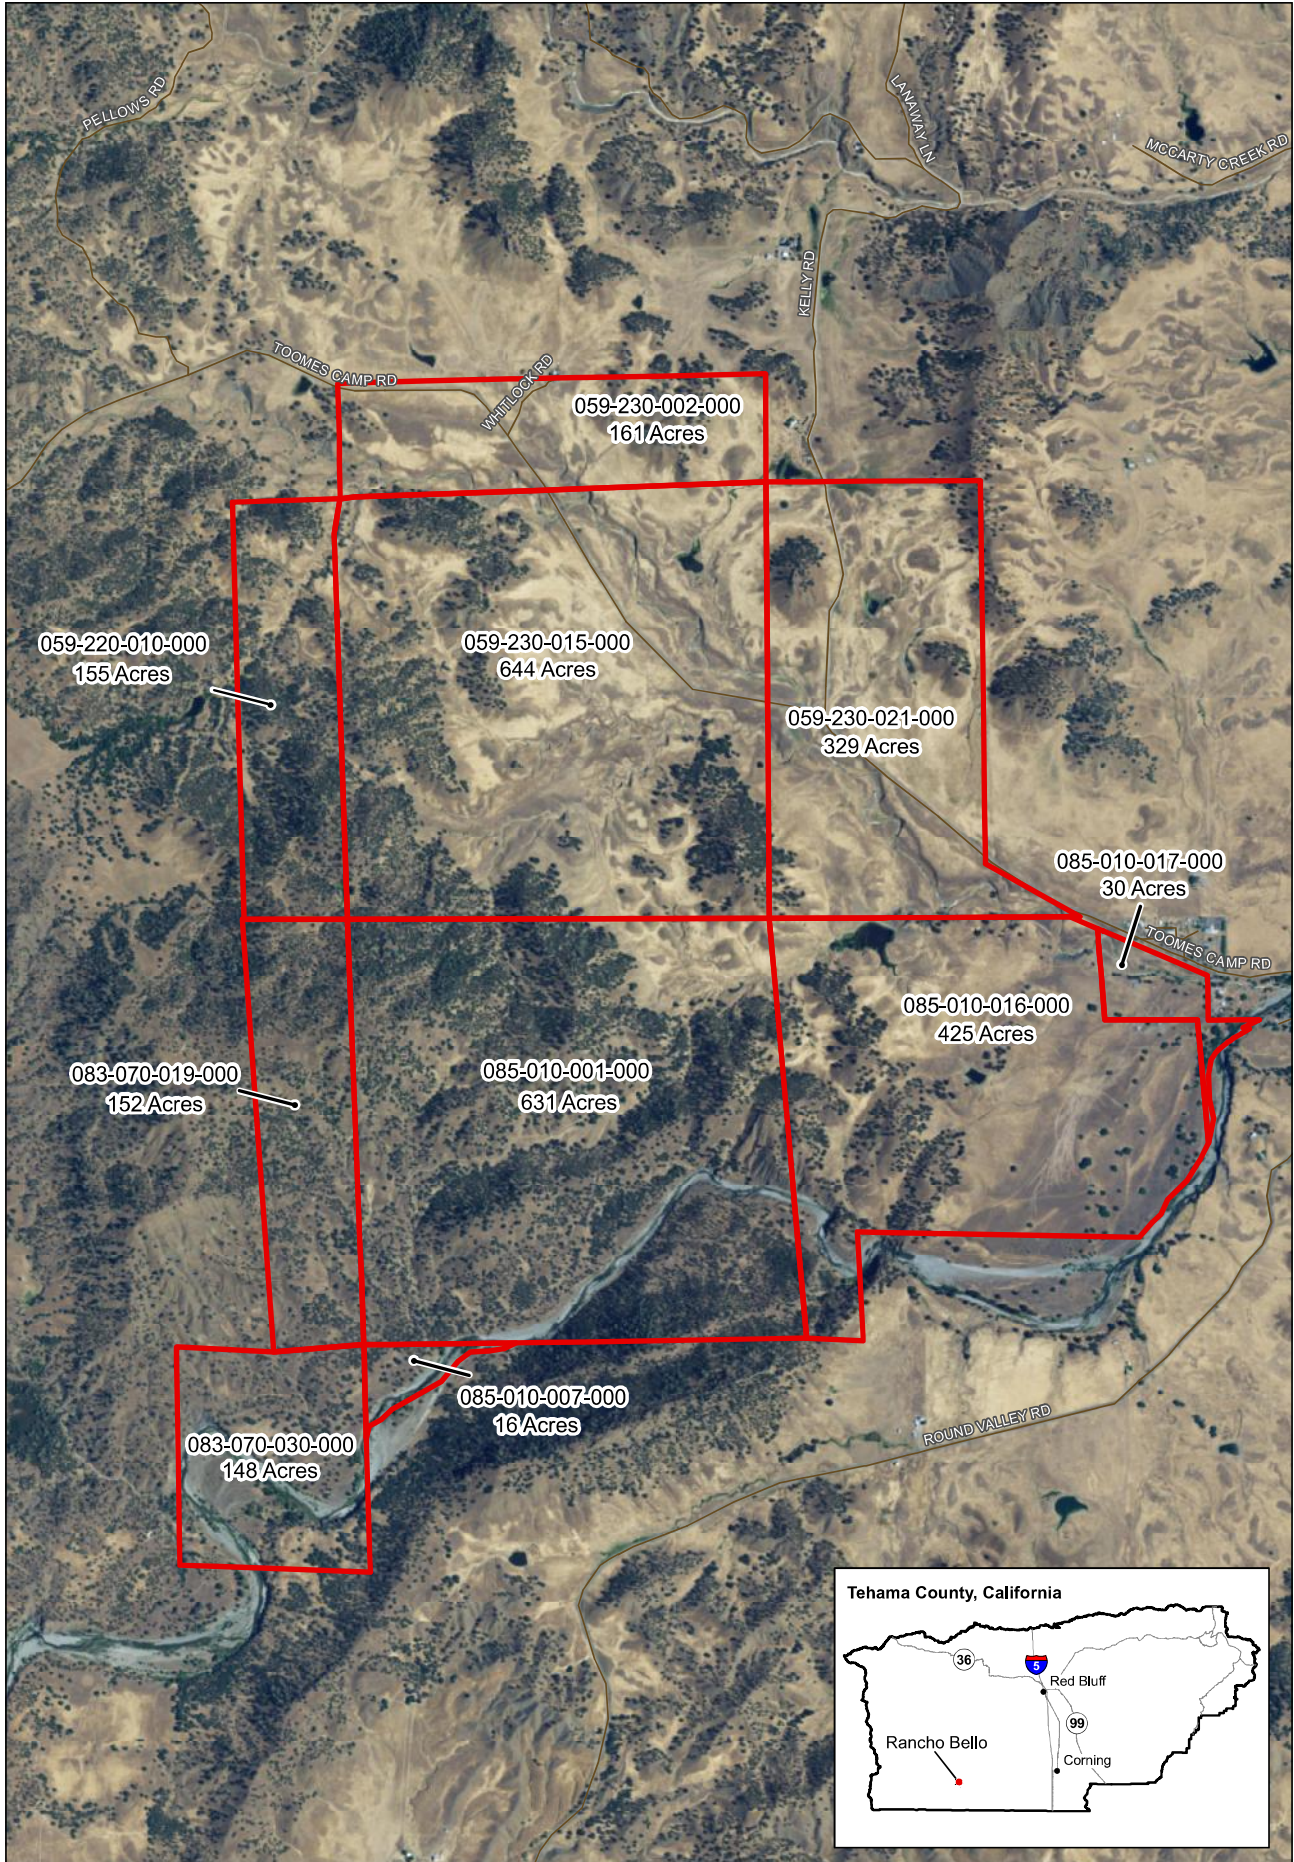

Rancho Bello, 2,690 +/- Acres Paskenta, CA