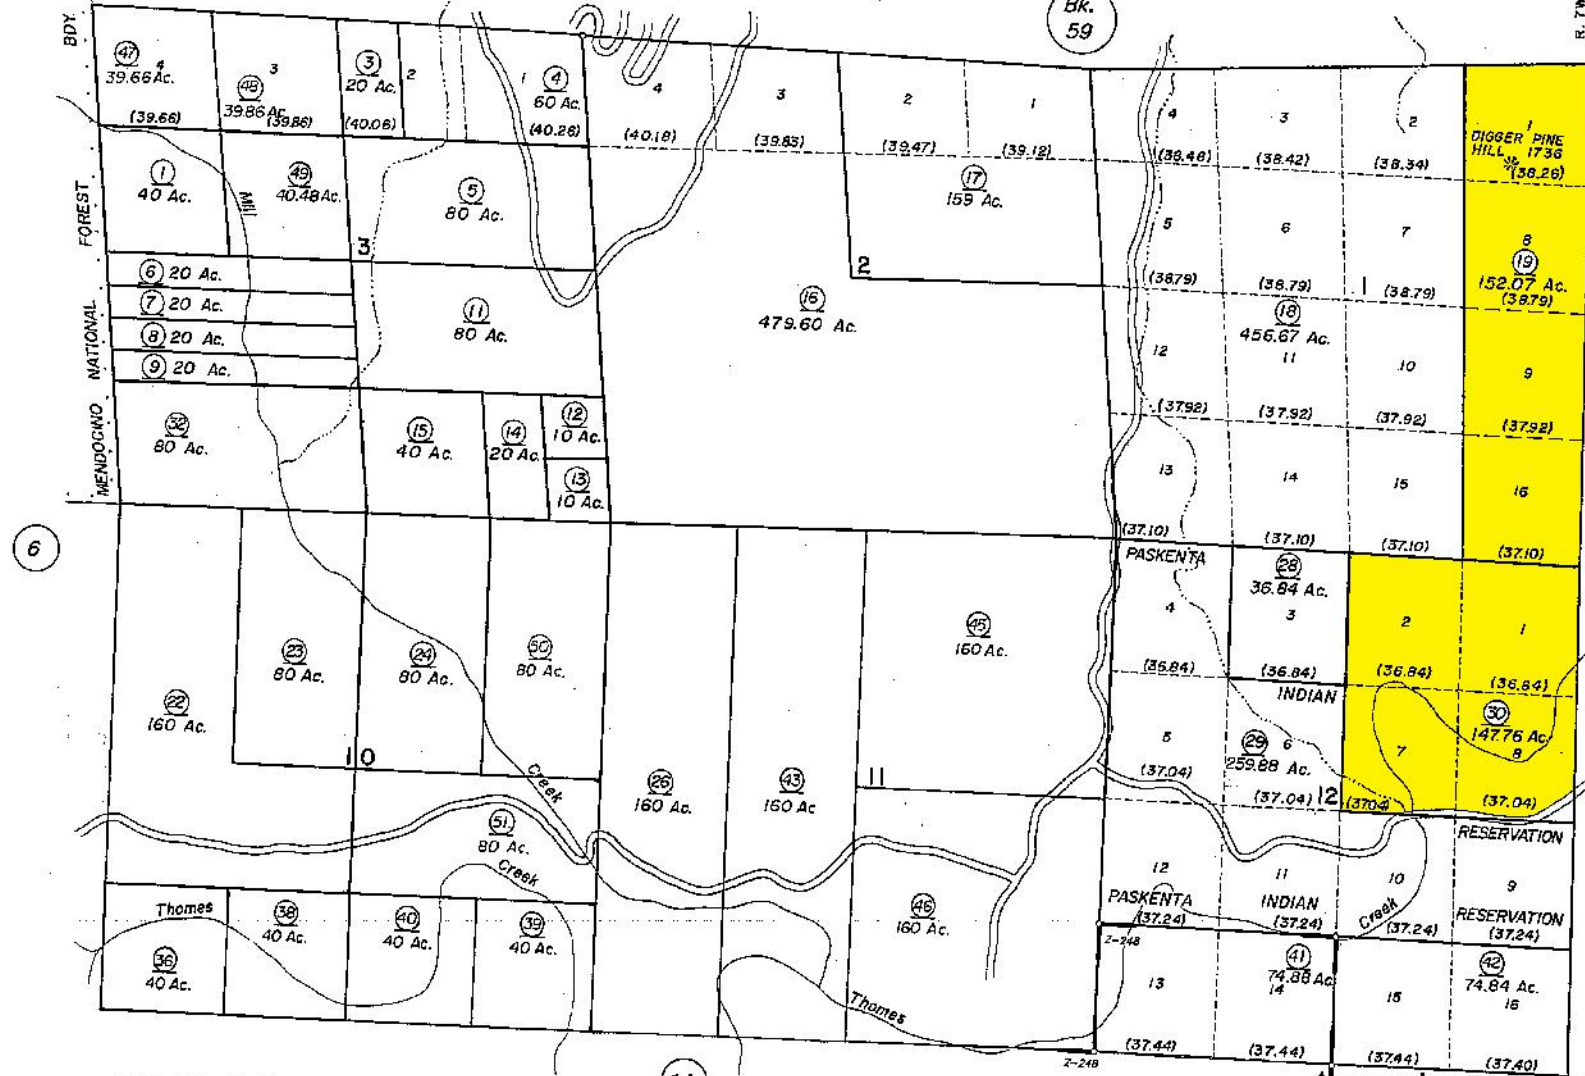

FILE COPY

T.23N., R.7W., M.D.B.&M.

Bk. 59

R.7W. R.6W. 83-07
T.24N.
T.23N.

6

Bk. 85

R.S. Bk. Z, Pg. 248

14

NOTE-Assessor's Block Numbers Shown in Ellipses
Assessor's Parcel Numbers Shown in Circles

Assessor's Map Bk. 83 -Pg. 07
County of Tehama, Calif.