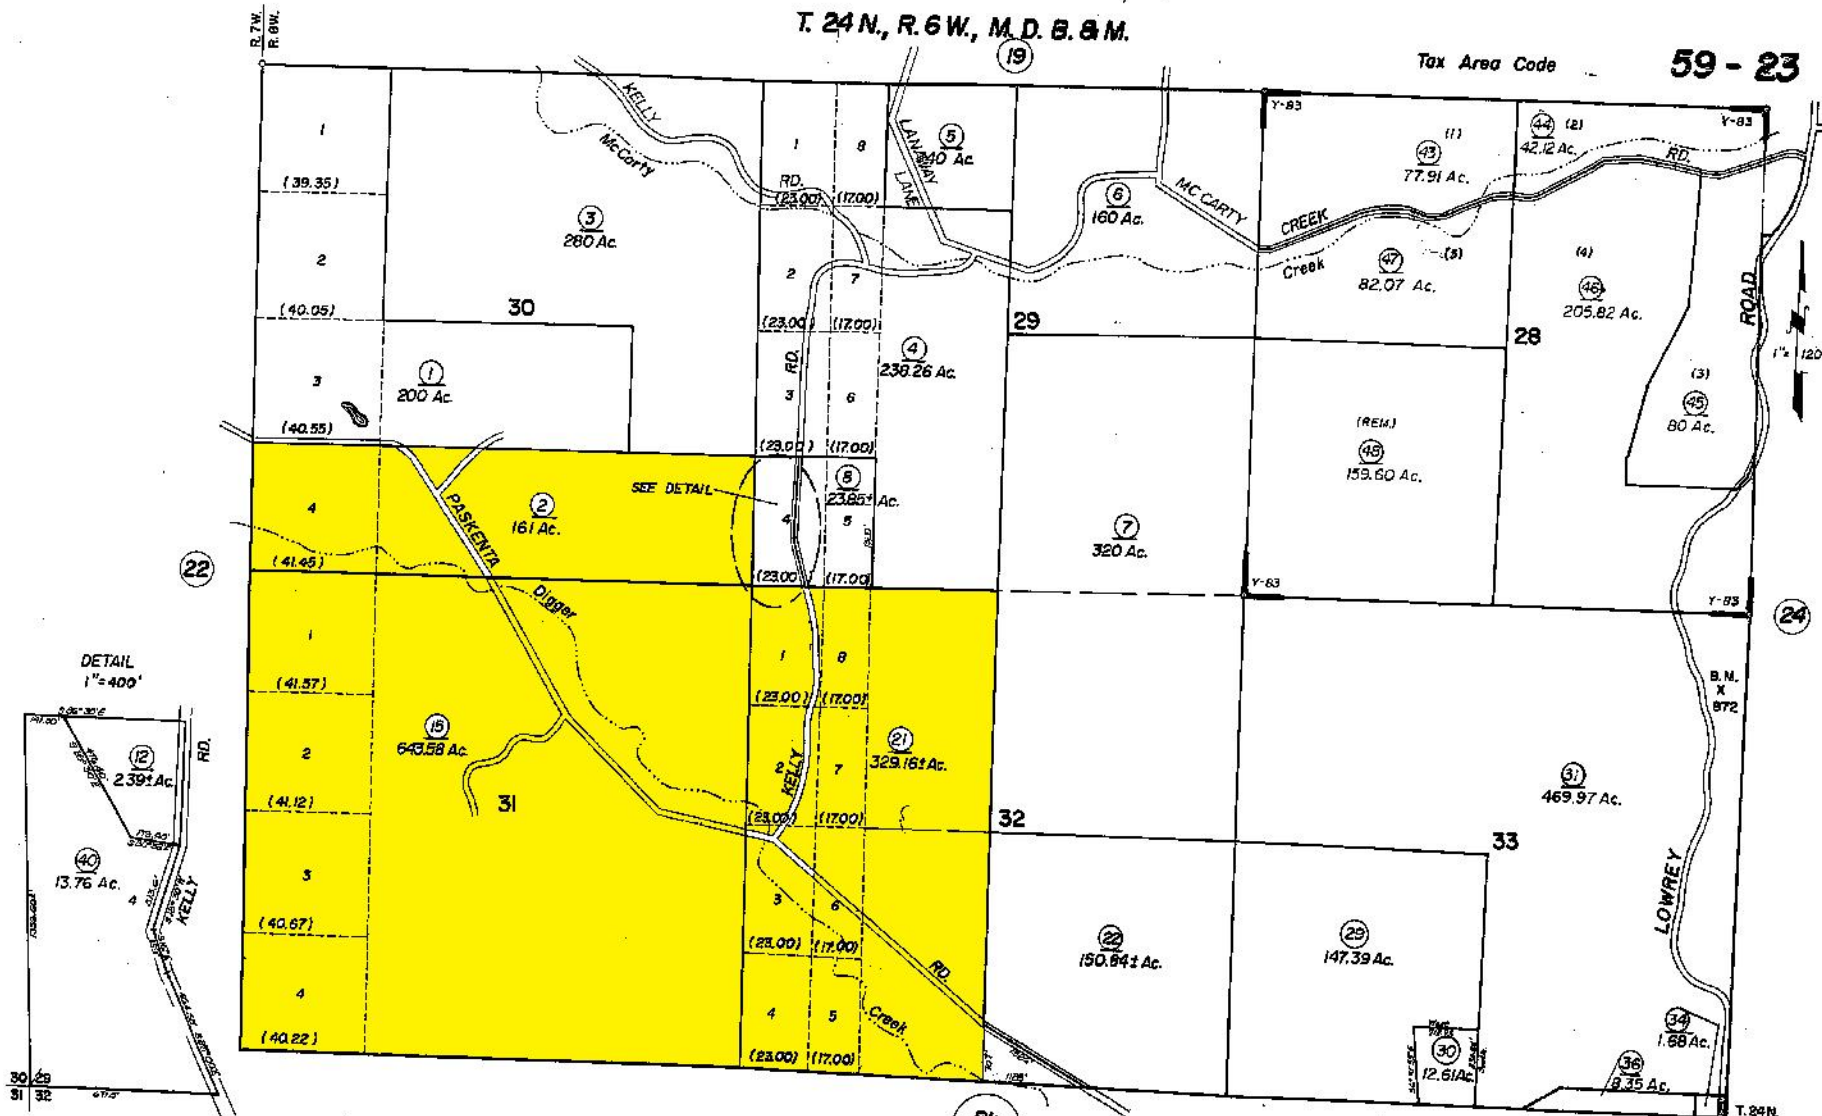

T.24N., R.7W., M.D.B.&M.

Tax Area Code 59-22

Bk. 83

NOTE—Assessor's Block Numbers Shown in Ellipses
Assessor's Parcel Numbers Shown in Circles

Assessor's Map Bk. 59 -Pg. 22
County of Tehama, Calif.

T. 24 N., R. 6 W., M. D. B. & M.

Tax Area Code 59 - 23

R.S. Bk. Y, Pg. 83 - Lot Line Adj. No. 95-30

Bk 85

Assessor's Map Bk. 59 - Pg. 23

NOTE - Assessor's Block Numbers Shown in Ellipses.
Assessor's Parcel Numbers Shown in Circles.

County of Tehama, Calif.

NOTE-Assessor's Block Numbers Shown in Ellipses
Assessor's Parcel Numbers Shown in Circles

Assessor's Map Bk. 83 -Pg. 07
County of Tehama, Calif.

T. 24 N.
R. 6 W.
T. 23 N.

T. 23 N., R. 6 W., M. D. B. & M.