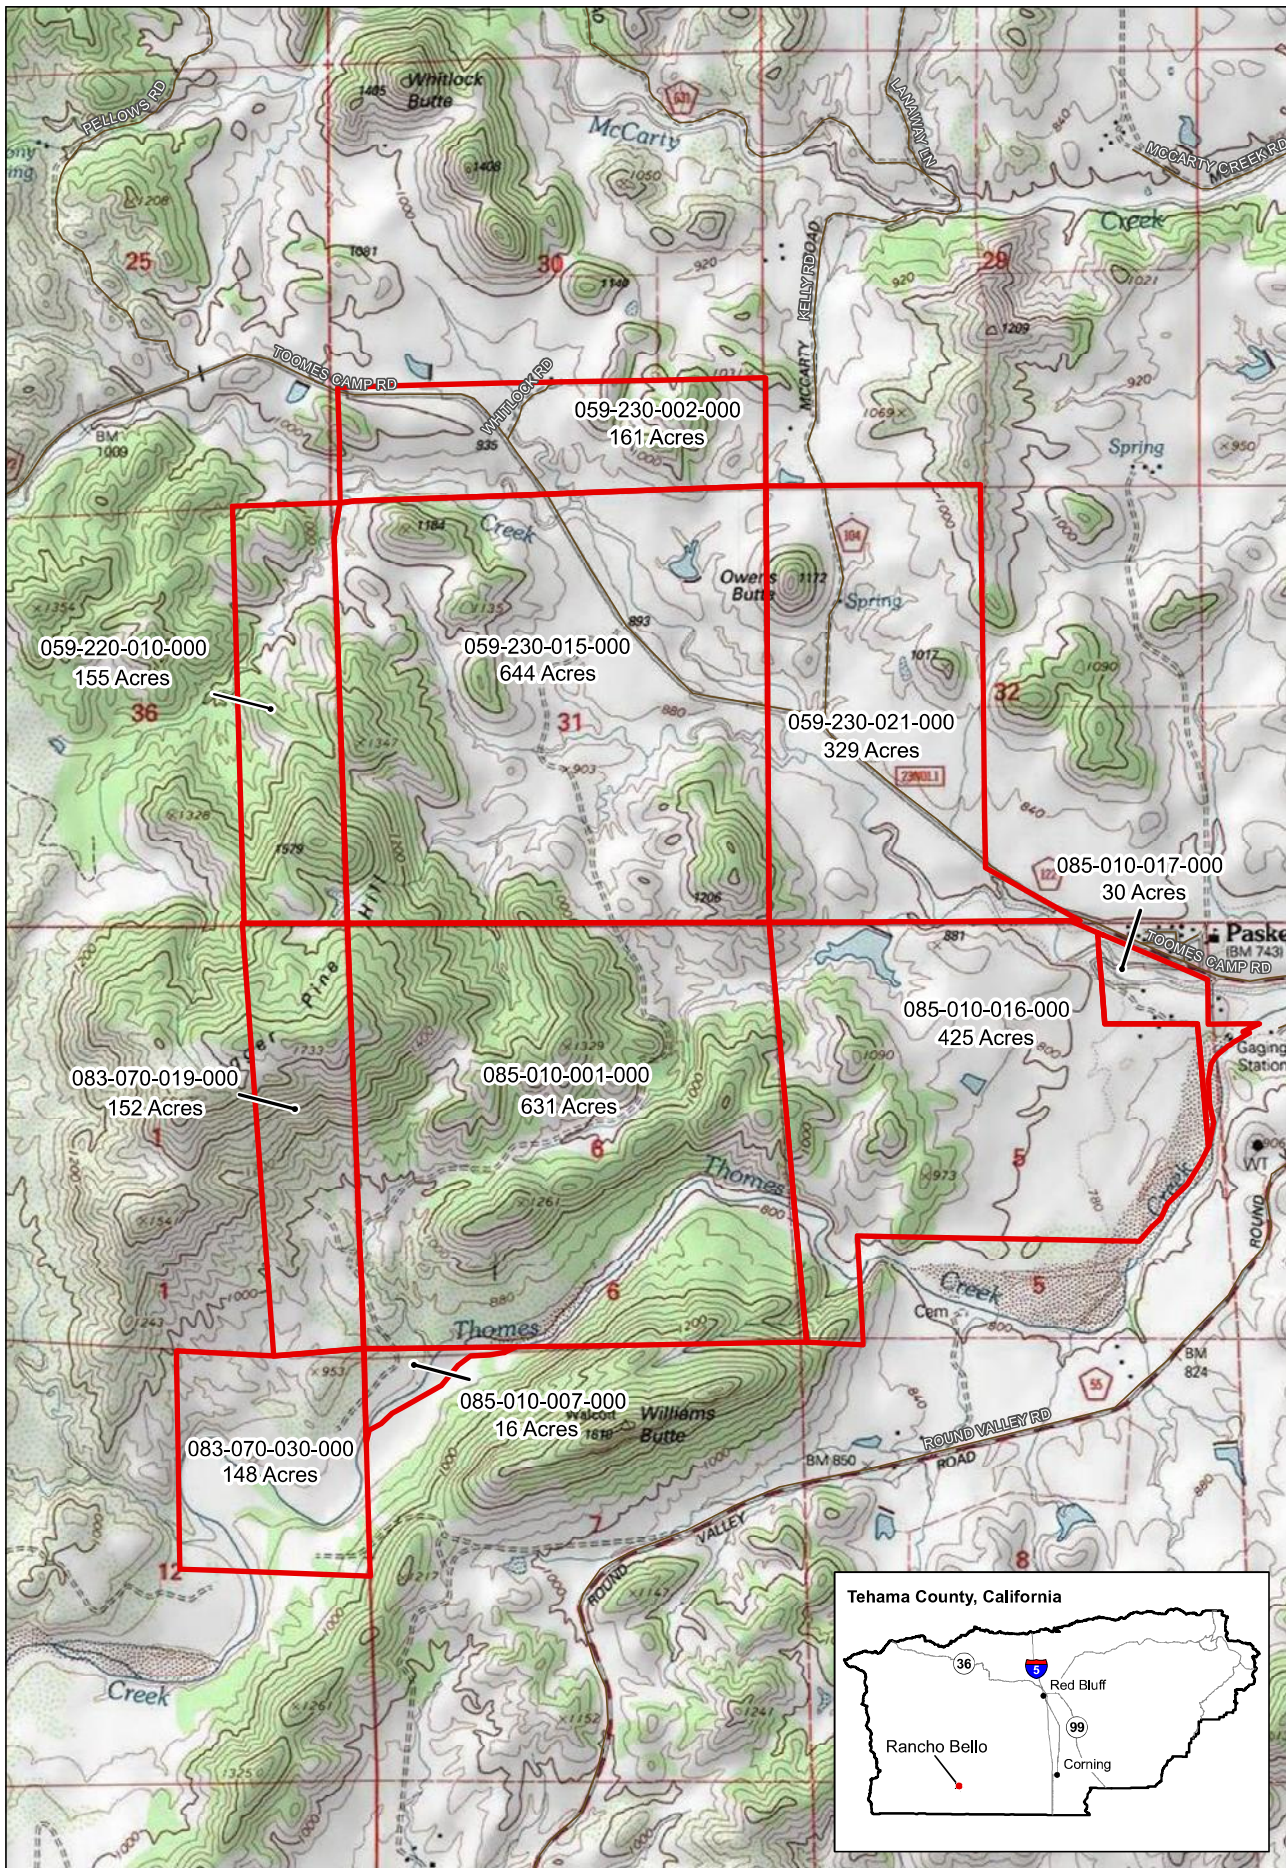

Rancho Bello, 2,690 +/- Acres Paskenta, CA

AG LAND Investment Brokers
Northern California Ag Real Estate Specialists
530-529-4400 www.aglandbrokers.com