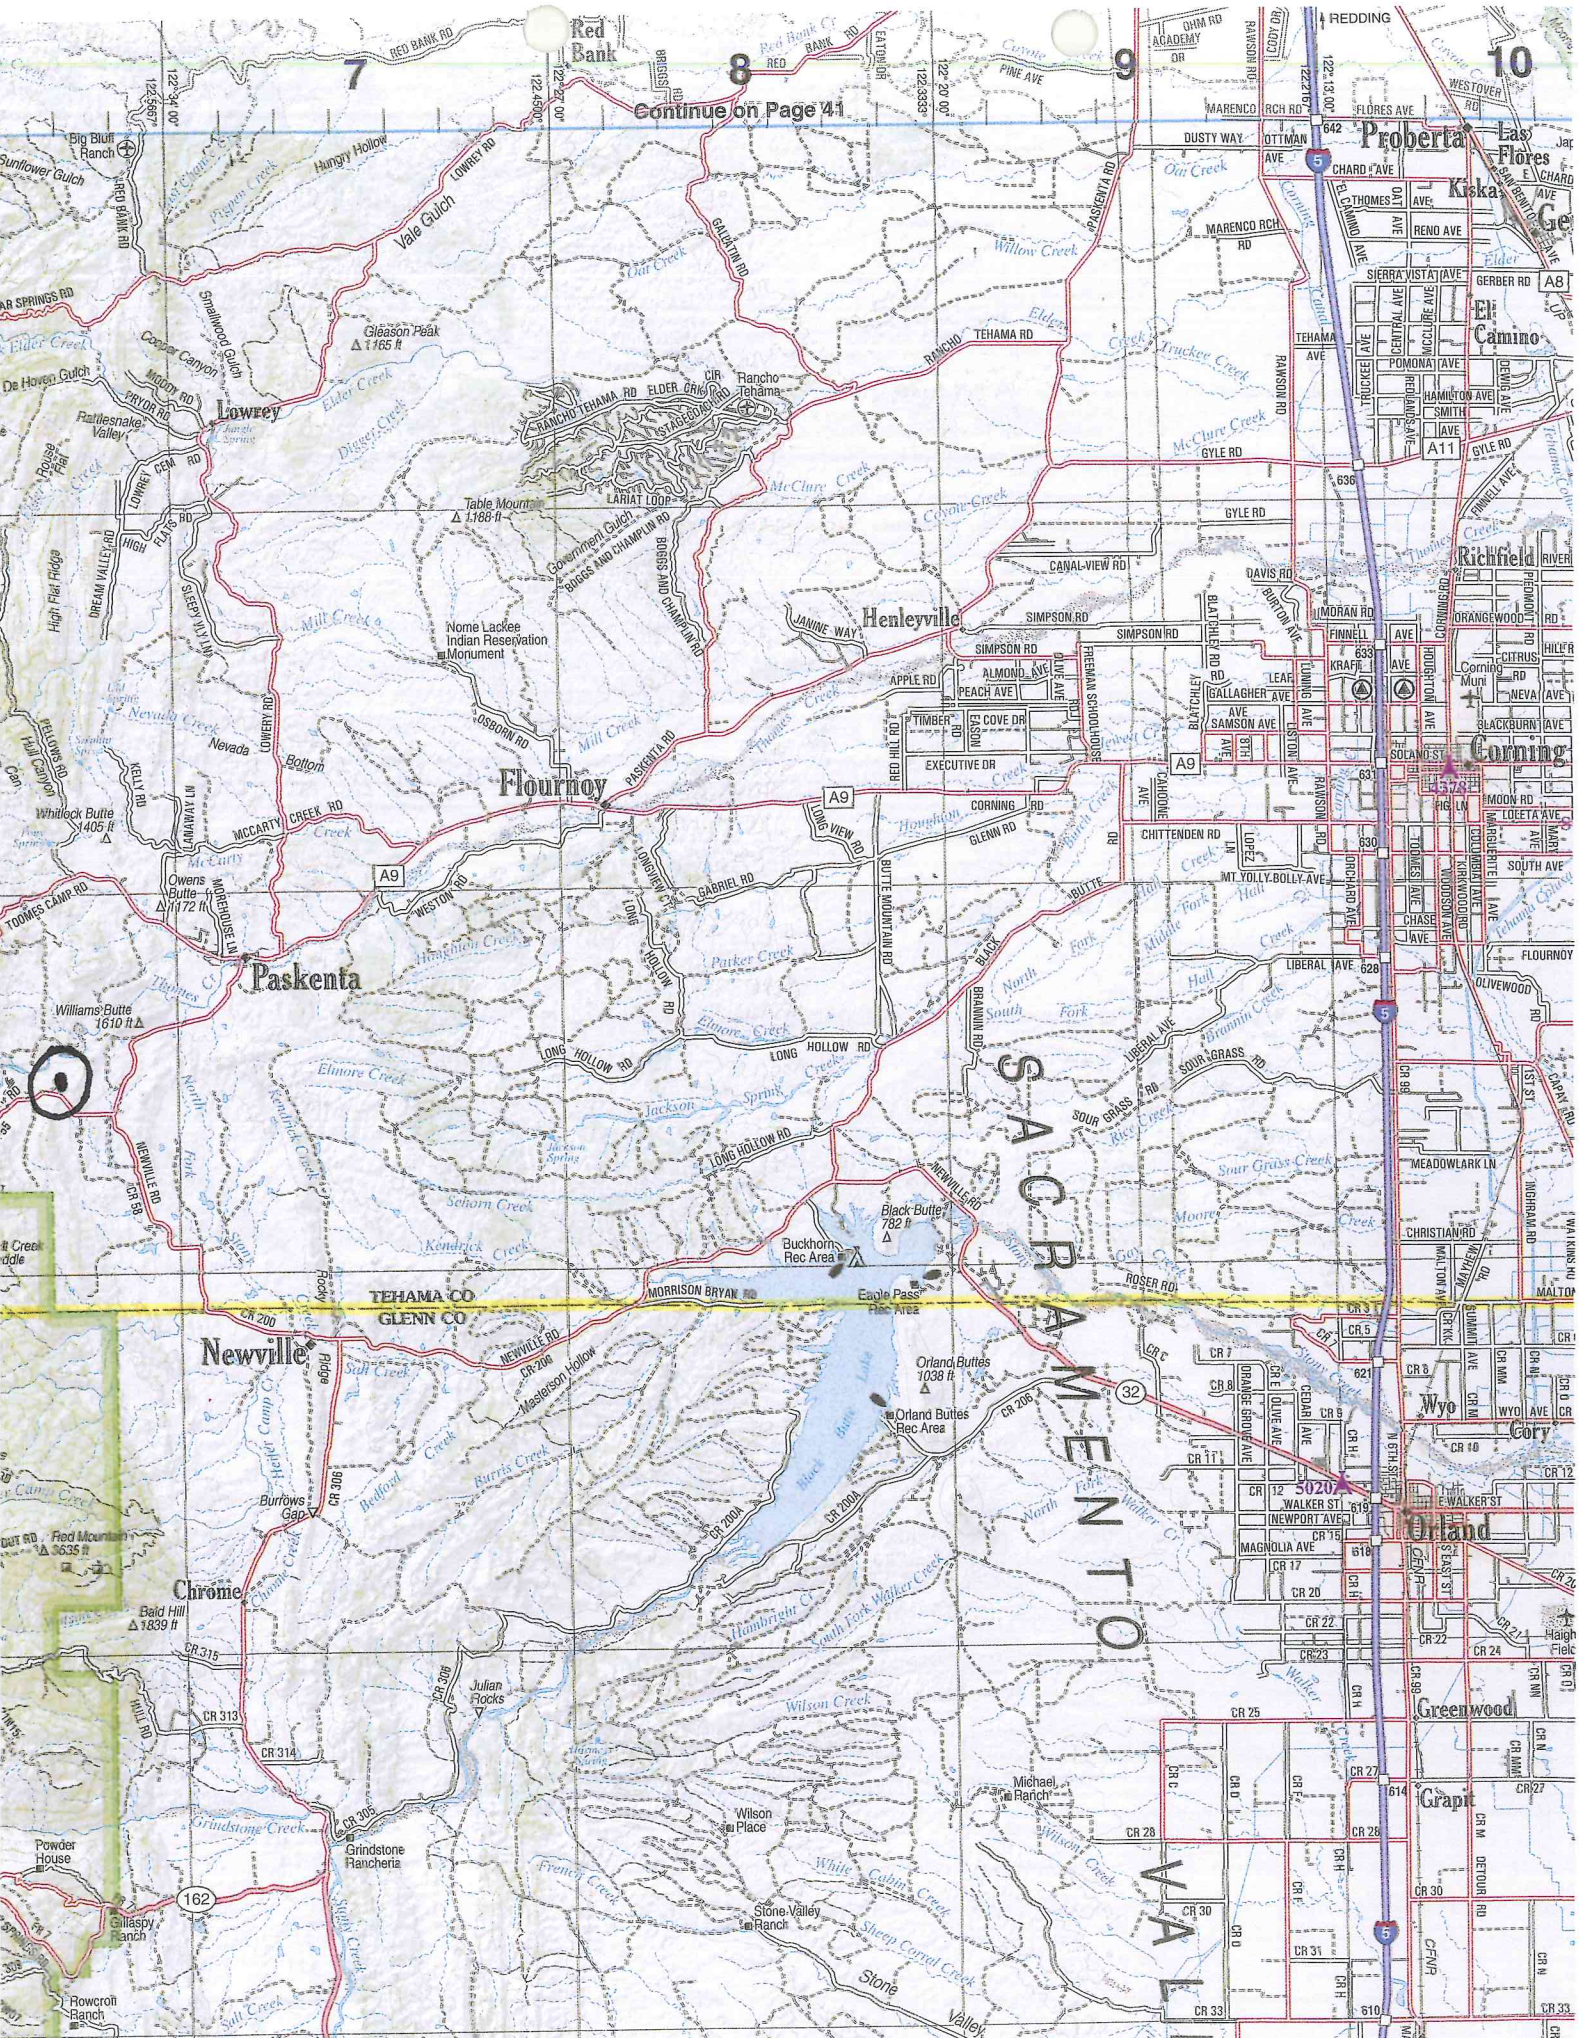

Continue on Page 41

SACRAMENTO

WALL

Map labels and features including: Red Bank, Proberta, Kiska, El Camino, Richfield, Garing, Paskenta, Flournoy, Henleville, Newville, Chrome, Greenwood, and various roads and landmarks.