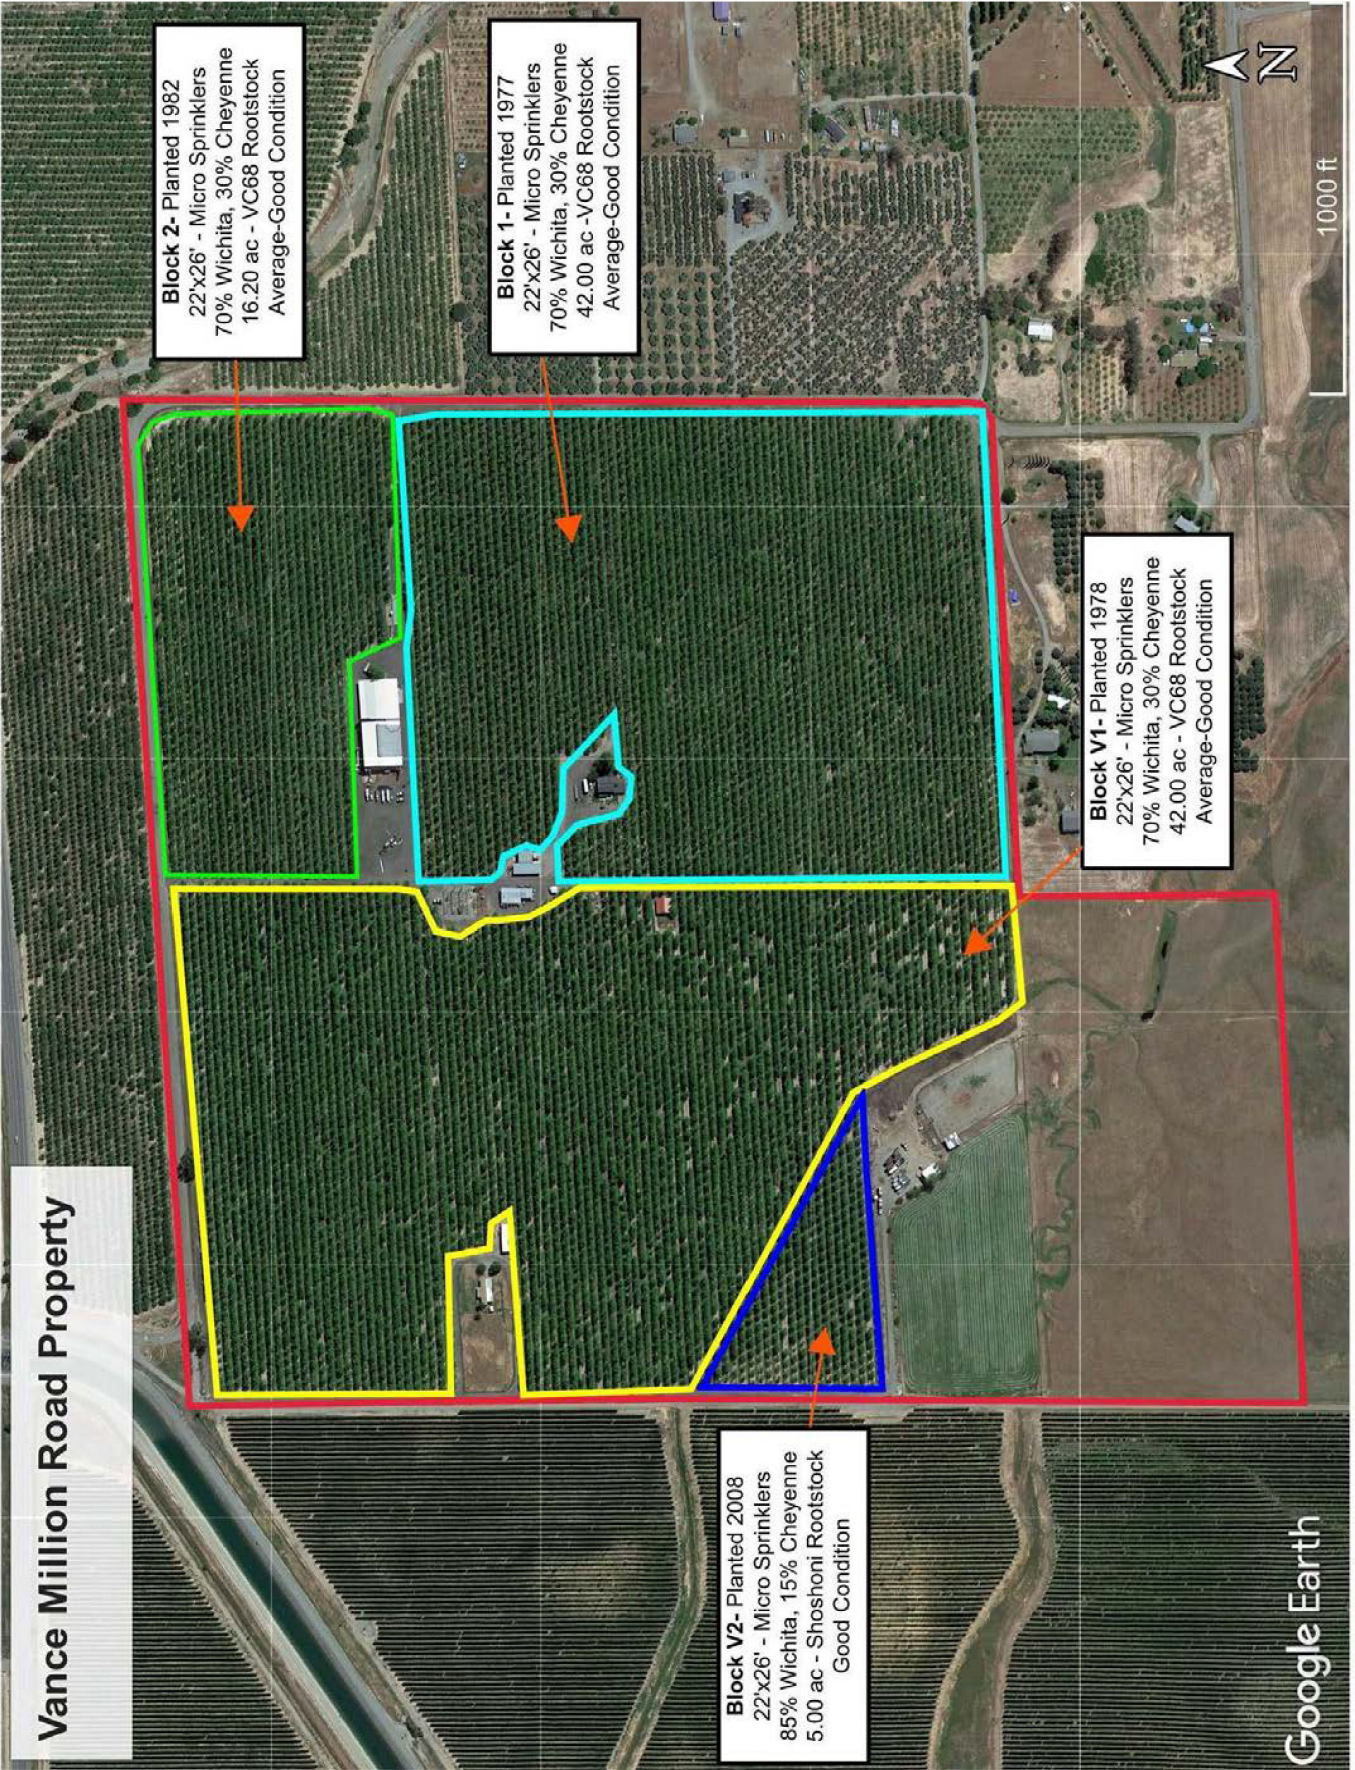

ORCHARD PLAT

Vance Million Road Property

**Block 2- Planted 1982**  
22'x26' - Micro Sprinklers  
70% Wichita, 30% Cheyenne  
16.20 ac - VC68 Rootstock  
Average-Good Condition

**Block 1- Planted 1977**  
22'x26' - Micro Sprinklers  
70% Wichita, 30% Cheyenne  
42.00 ac - VC68 Rootstock  
Average-Good Condition

**Block V1- Planted 1978**  
22'x26' - Micro Sprinklers  
70% Wichita, 30% Cheyenne  
42.00 ac - VC68 Rootstock  
Average-Good Condition

**Block V2- Planted 2008**  
22'x26' - Micro Sprinklers  
85% Wichita, 15% Cheyenne  
5.00 ac - Shoshoni Rootstock  
Good Condition

1000 ft

Google Earth